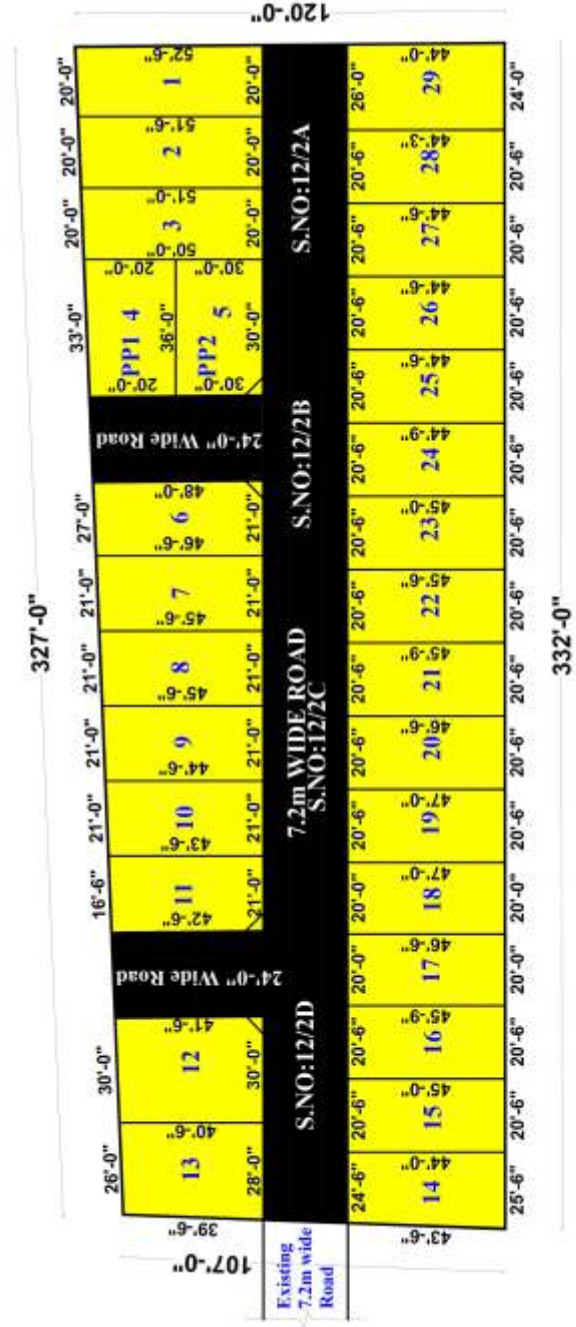

CMDA
APPROVED

PLOTS
FOR SALE

PAPA REAL ESTATE PRESENTS AYAAN CITY

PPD NO: 73
L.O NO: 2021
APPROVED
VIDE LETTER NO : LAYOUT-1 /0036 /2021
DATED : 21/04/2021
Sd : FOR CHIEF PLANNER
(LAYOUT)
CMDA
△ CMDA

PLAN SHOWING THE PROPOSED LAYOUT OF HOUSE SITES OF PLOTS IN S.NO:12/2 (AS PER DOCUMENT)
AS PER PATTA part of S.NO: 12/2A, 2B,2C & 2D OF SENNEERKUPPAM VILLAGE, POONAMALLEE TALUK,
THIRUVALLUR DISTRICT. POONAMALLEE PANCHAYAT UNION.
SCALE -1:400

AREA STATEMENT	PLOT NO	AREA SQ/FT	PLOT NO	AREA SQ/FT
	1	1040.00	15	912.00
	2	1025.00	16	930.00
	3	1010.00	17	934.00
	4	840.00	18	946.50
	5	690.00	19	963.50
	6	1134.00	20	958.00
	7	966.00	21	945.50
	8	966.00	22	935.00
	9	945.00	23	927.50
	10	924.00	24	920.00
	11	806.00	25	915.00
	12	1217.00	26	912.00
	13	1080.00	27	912.00
	14	1094.00	28	909.50
	PP1-143	PP2-141	29	1103.00